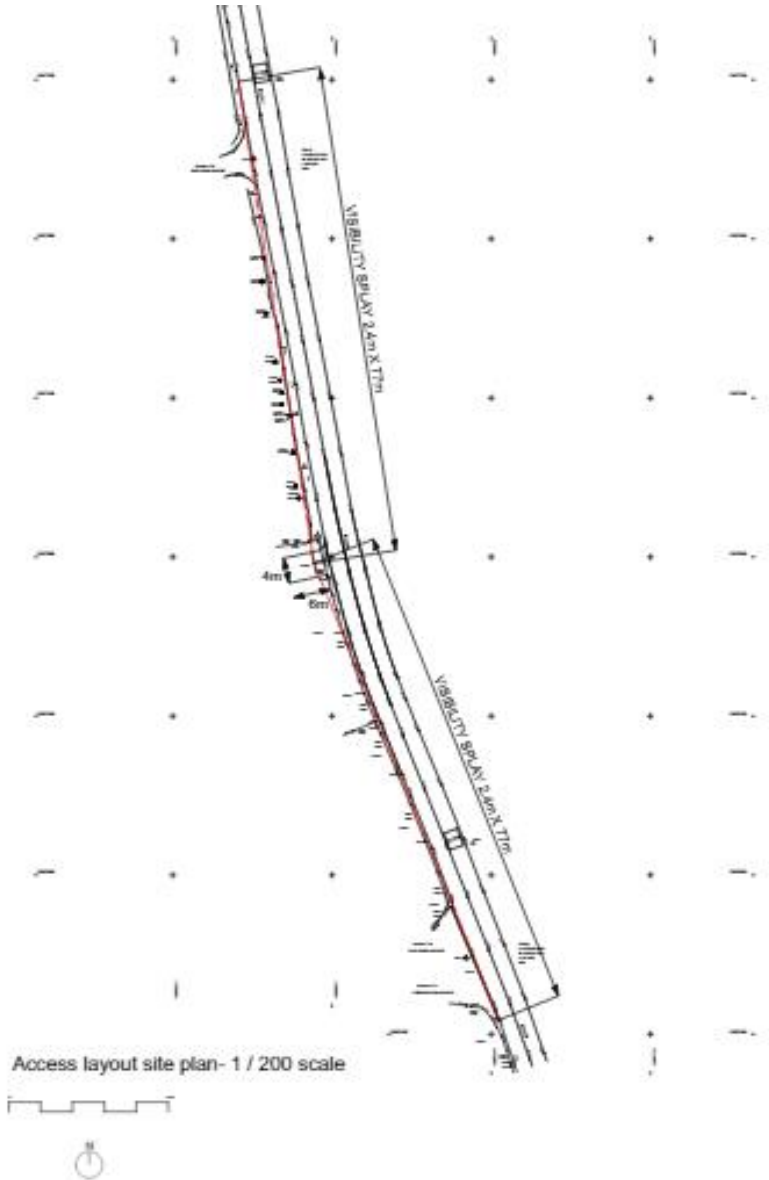

21/01536/HOU

101 Grange Park, Northington, SO24 9TG

Site location plan- 1/1250 scale

Site to be accessed from
10046

Site Location

Site location plan- 1/1250 scale

Field to be accessed from EC046

ACCESS LAYOUT SITE PLAN & PLAN

Proposed Access Gate Elevation & Section

-above at 1/50 scale

Site Photographs

Proposed new
Access Point

Looking south on B3046

Proposed new
Access Point

Looking north on B3046

Front of Application Site where proposed access is to be created
Looking West

Front of Application Site where proposed access is to be created
Looking West

N →

**View from within application site
looking East**

← N

**View from within
application site looking
North East**

N →

View from within application site looking North

↑
N

Satellite Image of Application Site