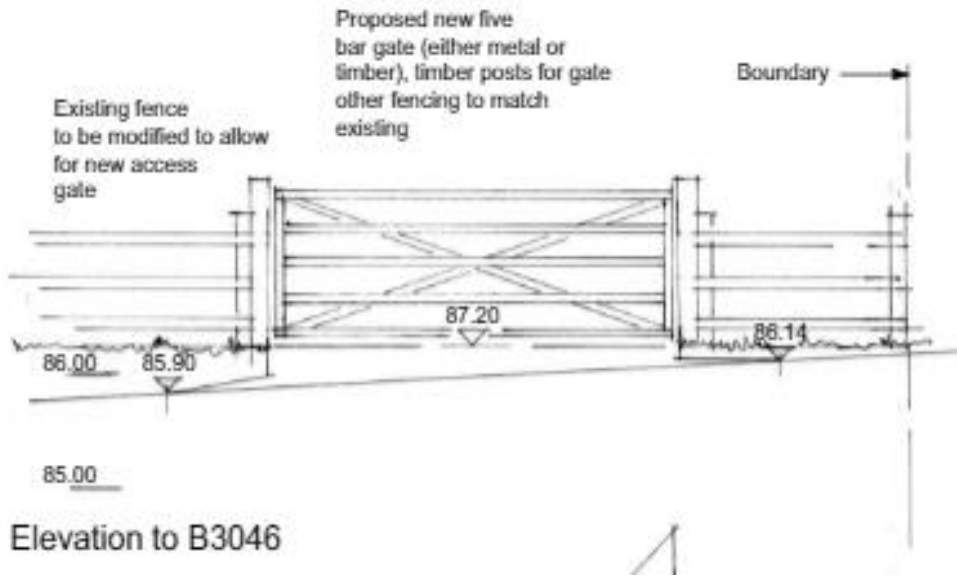

Proposed Access Gate Elevation & Section

-above at 1/50 scale

Site Photographs

Proposed new
Access Point

Looking south on B3046

Proposed new
Access Point

Looking north on B3046

Front of Application Site where proposed access is to be created
Looking West

Front of Application Site where proposed access is to be created
Looking West

N →

**View from within application site
looking East**

← N

**View from within
application site looking
North East**

N →

View from within application site looking North