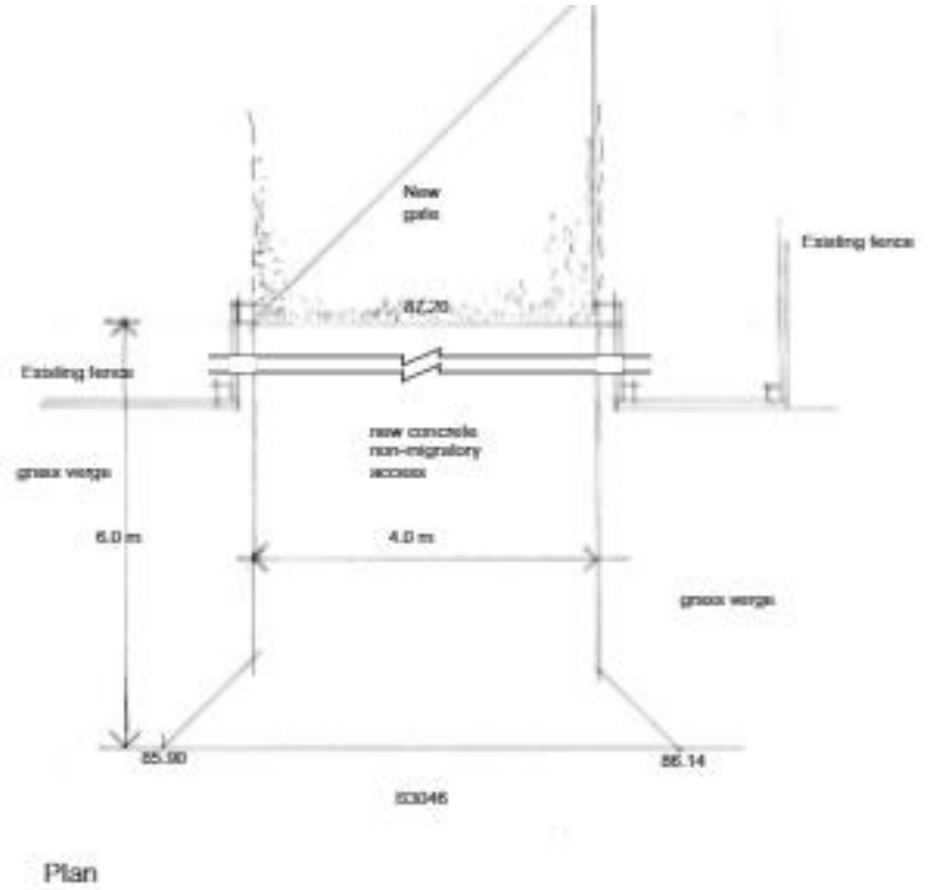

21/01536/HOU

101 Grange Park, Northington, SO24 9TG

Site location plan- 1/1250 scale

Site to be accessed from
10046

Site Location

Site location plan- 1/1250 scale

Field to be accessed from EC046

ACCESS LAYOUT SITE PLAN & PLAN

Proposed Access Gate Elevation & Section

-above at 1/50 scale

Site Photographs

Proposed new
Access Point

Looking south on B3046

Proposed new
Access Point

Looking north on B3046

Front of Application Site where proposed access is to be created
Looking West

Front of Application Site where proposed access is to be created
Looking West

N →

**View from within application site
looking East**

← N

**View from within
application site looking
North East**

N →

View from within application site looking North