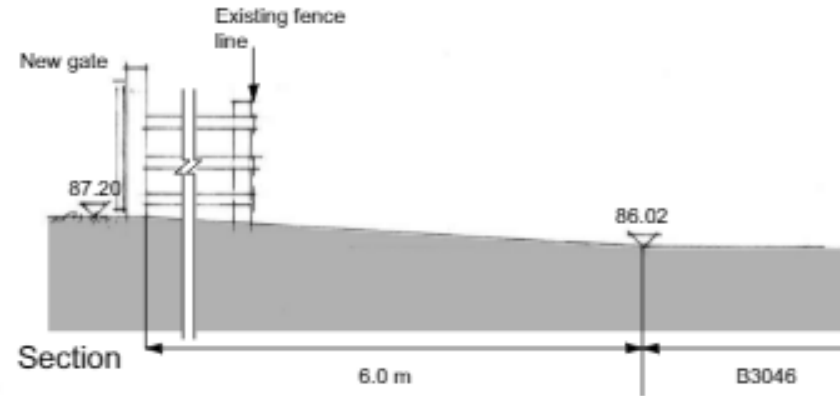

21/01536/HOU

101 Grange Park, Northington, SO24 9TG

Site location plan- 1/1250 scale

Site to be accessed from
10046

Site Location

Site location plan- 1/1250 scale

Field to be accessed from EC046

ACCESS LAYOUT SITE PLAN & PLAN

Proposed Access Gate Elevation & Section

-above at 1/50 scale

Site Photographs

Proposed new
Access Point

Looking south on B3046

Proposed new
Access Point

Looking north on B3046

Front of Application Site where proposed access is to be created
Looking West

Front of Application Site where proposed access is to be created
Looking West

N →

**View from within application site
looking East**

← N

**View from within
application site looking
North East**

N →

View from within application site looking North