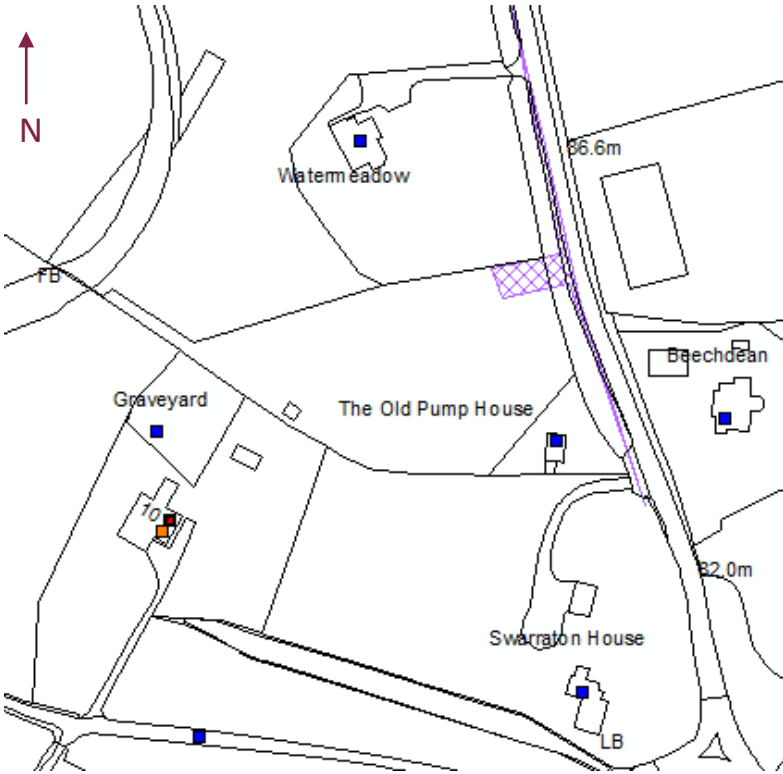

21/01536/HOU

101 Grange Park, Northington, SO24 9TG

Site location plan- 1/1250 scale

Site to be accessed from
10046

Site Location

Site location plan- 1/1250 scale

Field to be accessed from EC046

ACCESS LAYOUT SITE PLAN & PLAN

Proposed Access Gate Elevation & Section

-above at 1/50 scale

Site Photographs

Proposed new
Access Point

Looking south on B3046

Proposed new
Access Point

Looking north on B3046

Front of Application Site where proposed access is to be created
Looking West

Front of Application Site where proposed access is to be created
Looking West

N →

**View from within application site
looking East**

← N

**View from within
application site looking
North East**

N →

View from within application site looking North